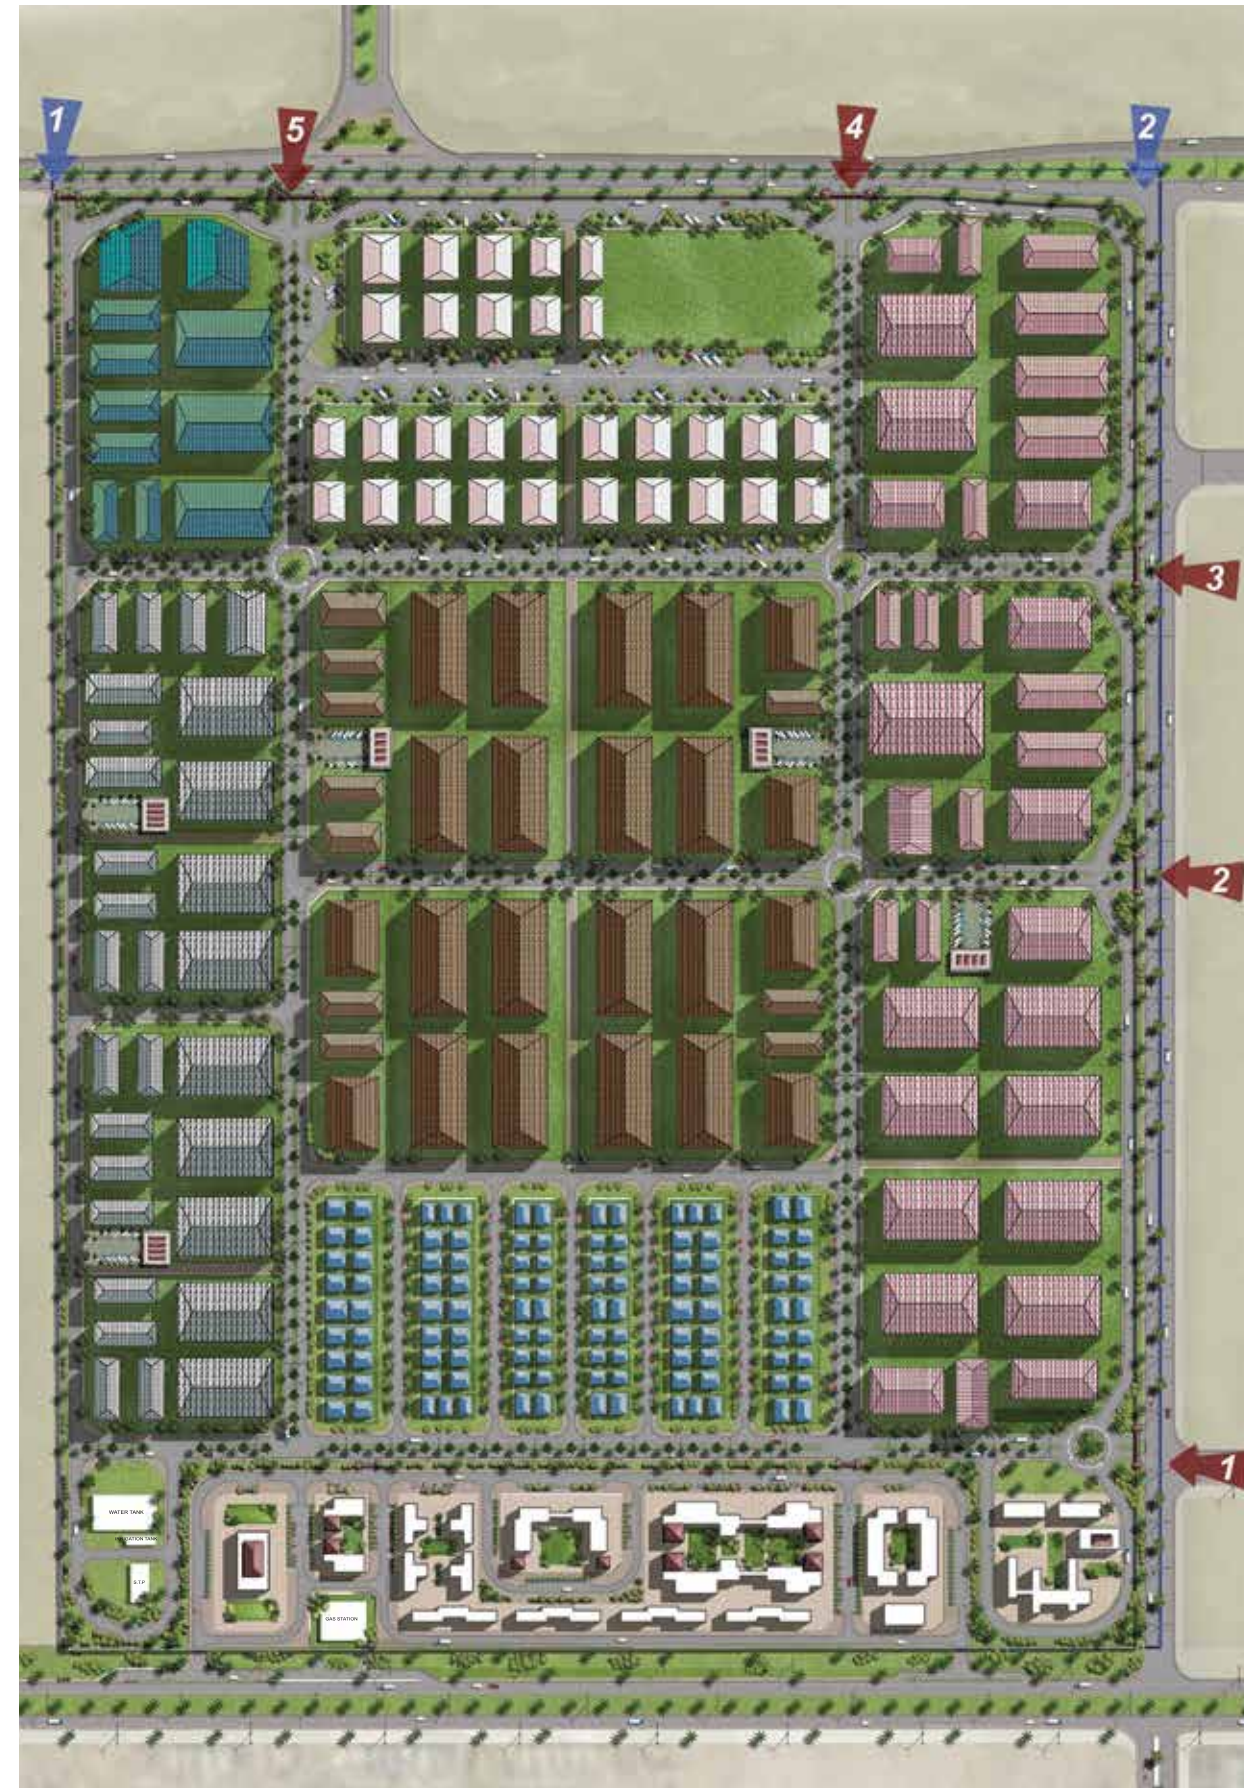

## INDUSTRIA SADAT AT A GLANCE

Strategically located in the heart of Sadat City's industrial zone, Industria Sadat 1.4 million square meters grant investors direct access to a pool of skilled labor at competitive prices, in addition to benefiting from its close proximity to Alexandria's Port on the Mediterranean and Cairo's International Airport Planned to enhance the unrivaled potential of Egypt's industrial zone, West of Cairo, Industria Sadat is a hotbed for a range of industries, offering comprehensive industrial plots for maximum performance.

# INDUSTRIA SADAT

Total Area  
1.4 Million m<sup>2</sup>

Location  
Sadat

Plot Areas  
From 5000 m<sup>2</sup>

Industries

Food Processing

Textiles

Logistics

# OUR PROJECTS

INDUSTRIA EAST

INDUSTRIA WEST

INDUSTRIA  
ALAMEIN

INDUSTRIA  
ASHER

INDUSTRIA  
SOKHNA

INDUSTRIA  
SADAT